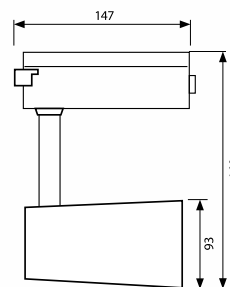

CLUB LED 20W/BK

CLUB LED 20W/WH

- 230V
- 50/60Hz
- 30000 (h)
- > 15000x
- IP 20
- 36°
- Ra ≥ 80
- House icon
- Upward arrow icon
- Grounding symbol
- RoHS symbol
- Hg symbol
- CE

30 000h

-90% energy

36°

RoHS symbol